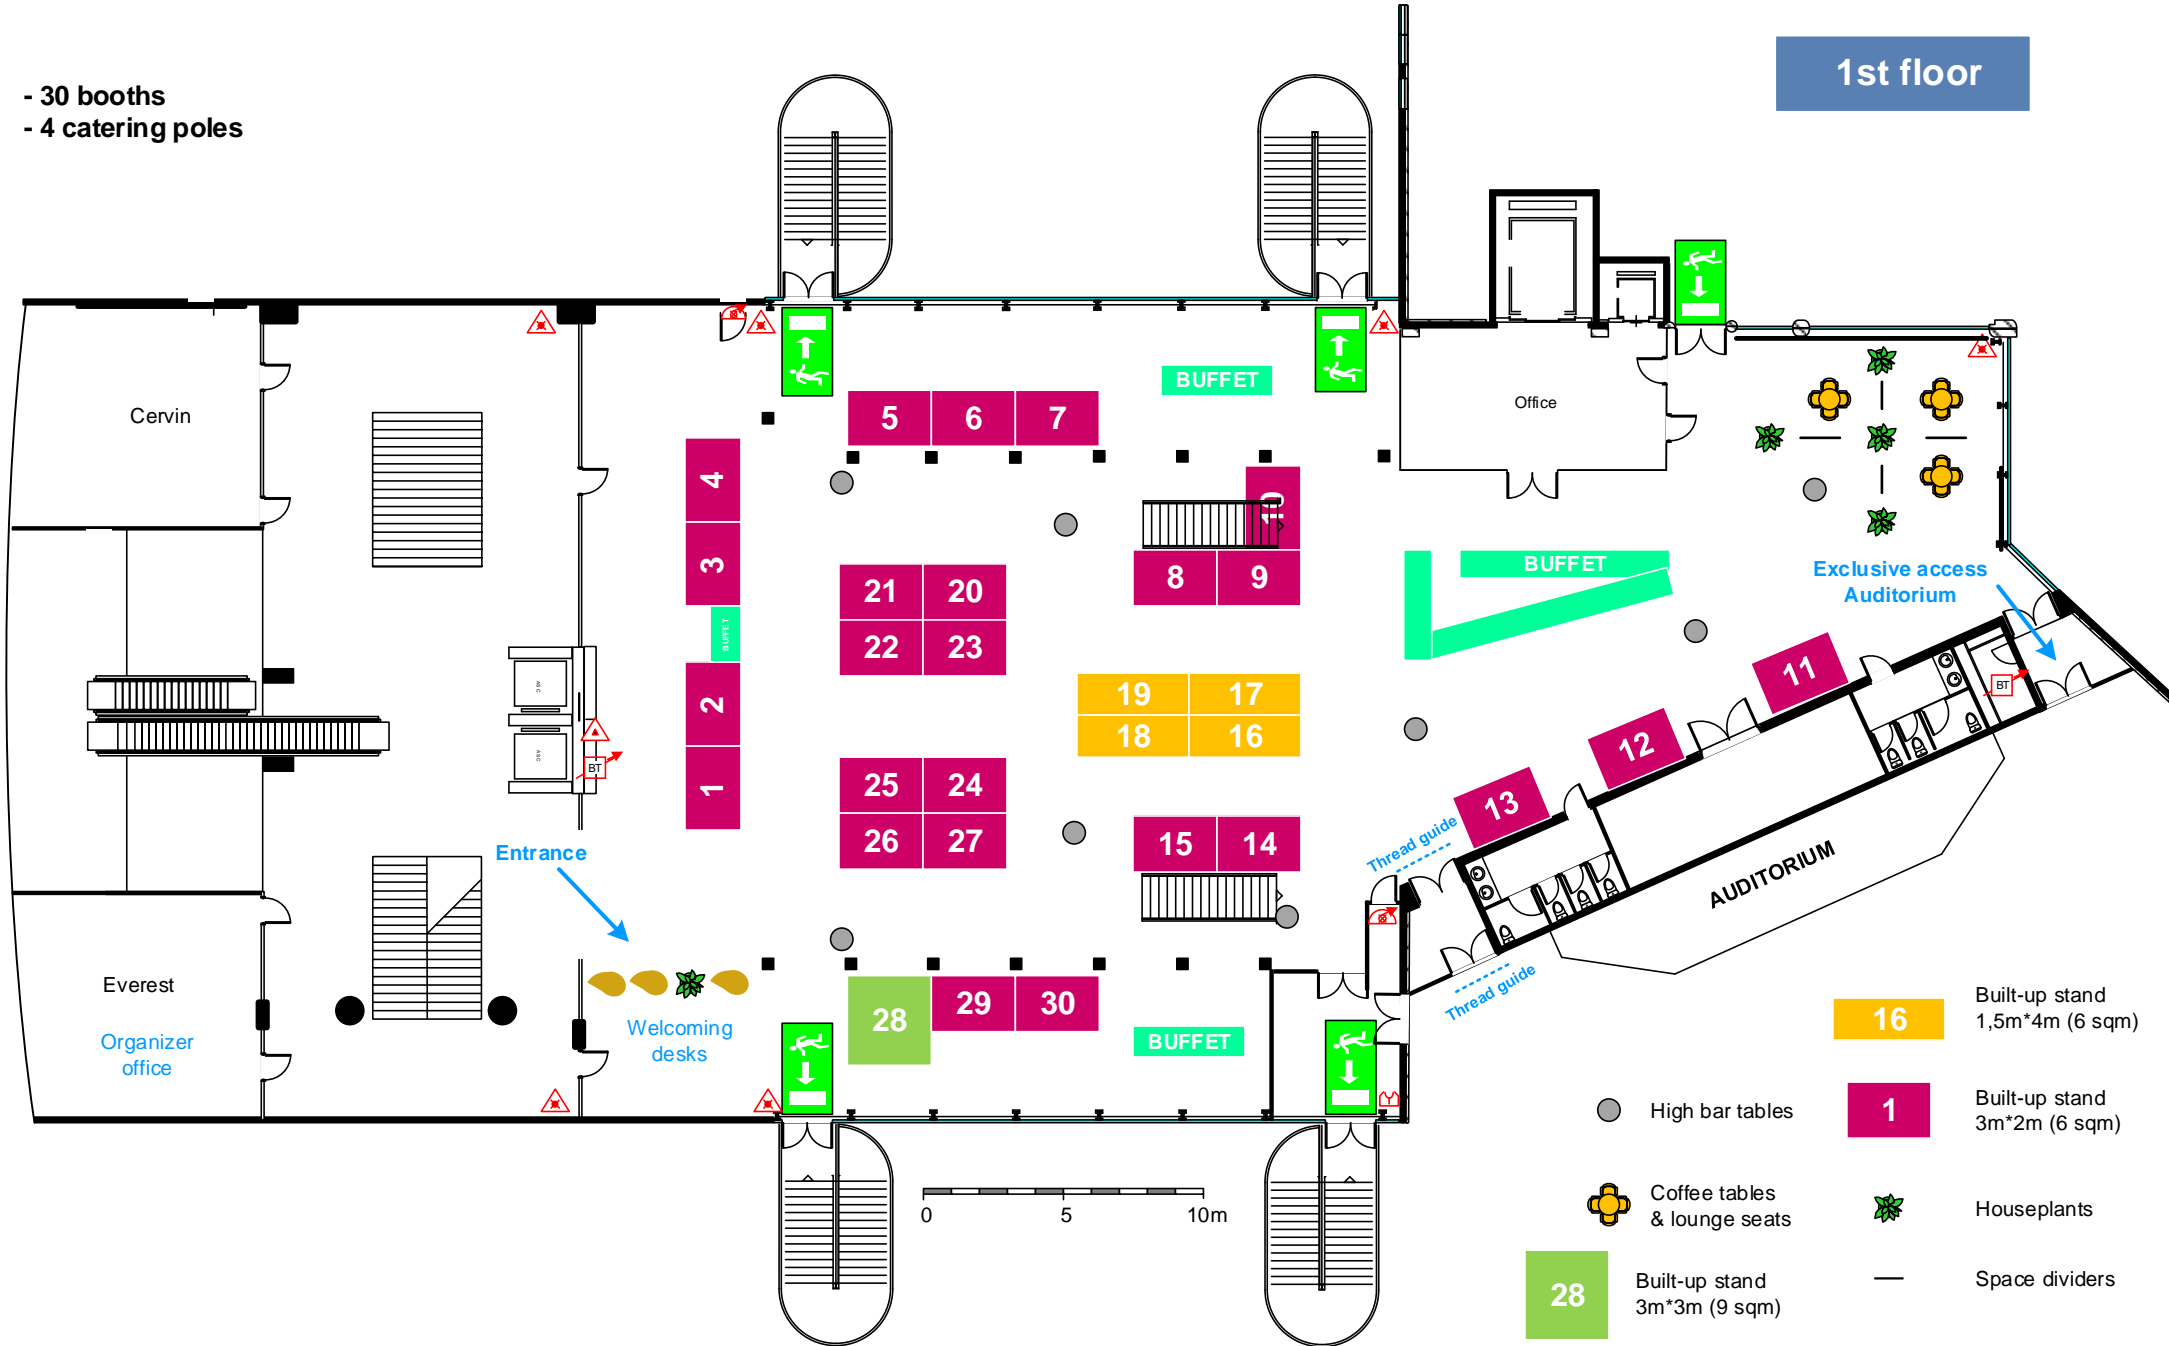

- 30 booths
- 4 catering poles

1st floor

-  16 Built-up stand 1,5m*4m (6 sqm)
-  1 Built-up stand 3m*2m (6 sqm)
-  28 Built-up stand 3m*3m (9 sqm)
-  High bar tables
-  Coffee tables & lounge seats
-  Houseplants
-  Space dividers